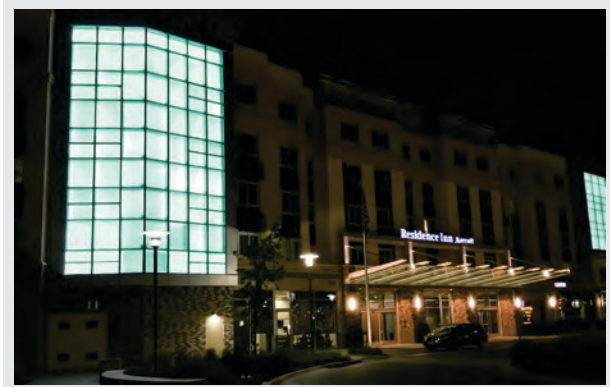

RGBW

24in x 12in, in 48 cuttable sections of 2" x 3" with 6 LEDs on each

BASIC/TUNABLE BASIC

RGB

RGBW

Wall And Ceiling Applications:

eos Tiling Service allows you to order LightPaper in precise, custom shapes direct from the factory. Exact installation instructions are included with the pre-cut pieces. This option ensures speedy field installation and no wasted materials.