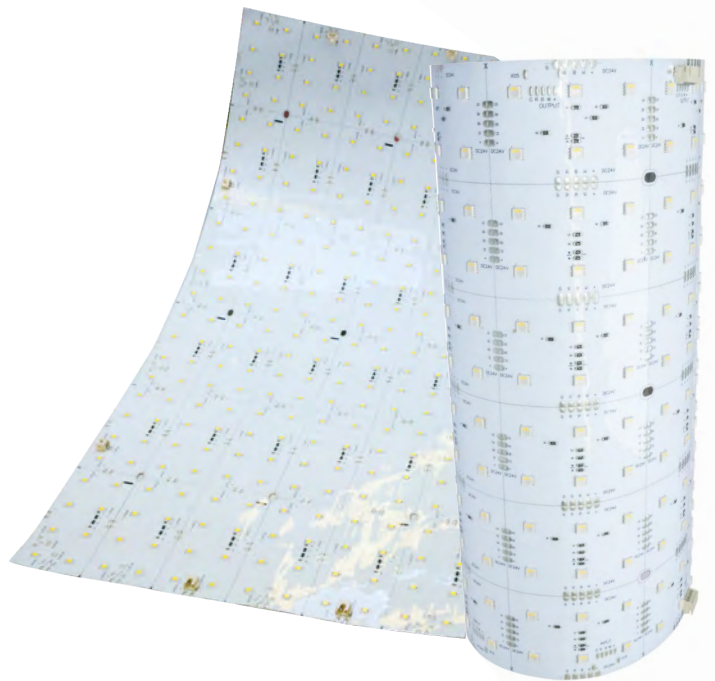

Scan with your SmartPhone today to visit the LightPaper INTRODUCTION page online for more details